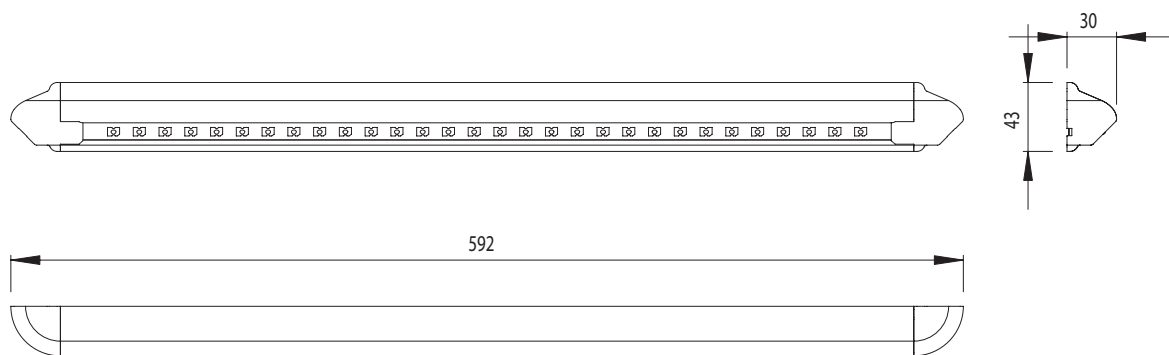

■ **Astro (LL2)**

- Light output equivalent to 10w halogen
- Long life super flux LEDs
- Waterproof to IP66
- Uses 5 times less power than a 10w halogen

Internal View

|| See technical specifications overleaf >>>

**ASTRO
(LL2)**

Labcraft have designed one of the most revolutionary awning lights to be launched this decade. By utilising 30 x high intensity super flux LEDs encapsulated in a weatherproof casing, the Astro will give you a brand new awning light solution which is both very bright and extremely energy efficient. At one metre the Astro will give you a light reading of 35 Lux, which is the equivalent to a 10w halogen bulb, but uses 5 times less power compared to a halogen of this wattage, so it can be left on for much longer without draining the battery. The Astro is also around twice the width of a standard awning light thereby increasing the spread of light along the side of the caravan offering greater external illumination.

Also available in white.

SPECIFICATION

ALL DIMENSIONS HAVE A TOLERANCE OF +/- 1mm

**ASTRO
(LL2)**

		LL2
Model No		LL2
Supply Voltage	Vdc	12
Voltage Range	Vdc	10 to 16
Average Current	A	0.18
LUX @ 1 Metre	LUX	35
Tube/Bulb/LEDs	W	2.2W
Weight	Kg	0.14
Temp. Range	°C	-30 to +40