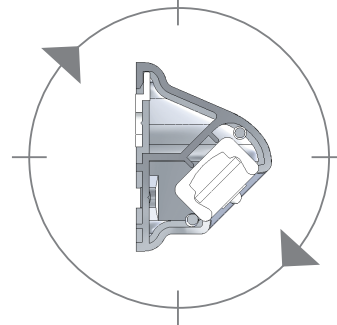

■ **Astro (LL2)**

- Light output equivalent to 10w halogen
- Long life super flux LEDs
- Waterproof to IP66
- Uses 5 times less power than a 10w halogen

Internal View

|| See technical specifications overleaf >>>

**ASTRO
(LL2)**

Labcraft have designed one of the most revolutionary awning lights to be launched this decade. By utilising 30 x high intensity super flux LEDs encapsulated in a weatherproof casing, the Astro will give you a brand new awning light solution which is both very bright and extremely energy efficient. At one metre the Astro will give you a light reading of 35 Lux, which is the equivalent to a 10w halogen bulb, but uses 5 times less power compared to a halogen of this wattage, so it can be left on for much longer without draining the battery. The Astro is also around twice the width of a standard awning light thereby increasing the spread of light along the side of the caravan offering greater external illumination.

Also available in white.

SPECIFICATION

ALL DIMENSIONS HAVE A TOLERANCE OF +/- 1mm

**ASTRO
(LL2)**

		LL2
Model No		LL2
Supply Voltage	Vdc	12
Voltage Range	Vdc	10 to 16
Average Current	A	0.18
LUX @ 1 Metre	LUX	35
Tube/Bulb/LEDs	W	2.2W
Weight	Kg	0.14
Temp. Range	°C	-30 to +40