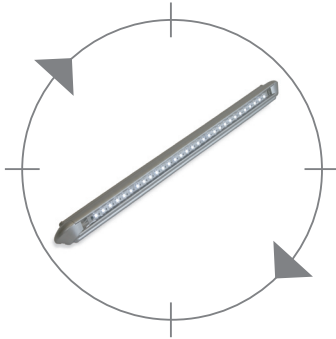

■ **Astro (LL2)**

- Light output equivalent to 10w halogen
- Long life super flux LEDs
- Waterproof to IP66
- Uses 5 times less power than a 10w halogen

Internal View

|| See technical specifications overleaf >>>

**ASTRO
(LL2)**

Labcraft have designed one of the most revolutionary awning lights to be launched this decade. By utilising 30 x high intensity super flux LEDs encapsulated in a weatherproof casing, the Astro will give you a brand new awning light solution which is both very bright and extremely energy efficient. At one metre the Astro will give you a light reading of 35 Lux, which is the equivalent to a 10w halogen bulb, but uses 5 times less power compared to a halogen of this wattage, so it can be left on for much longer without draining the battery. The Astro is also around twice the width of a standard awning light thereby increasing the spread of light along the side of the caravan offering greater external illumination.

Also available in white.

SPECIFICATION

ALL DIMENSIONS HAVE A TOLERANCE OF +/- 1mm

**ASTRO
(LL2)**

		LL2
Model No		LL2
Supply Voltage	Vdc	12
Voltage Range	Vdc	10 to 16
Average Current	A	0.18
LUX @ 1 Metre	LUX	35
Tube/Bulb/LEDs	W	2.2W
Weight	Kg	0.14
Temp. Range	°C	-30 to +40