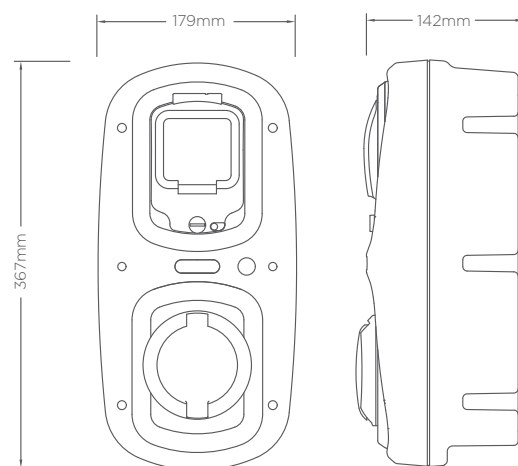

Unit shown: WALLPOD:EV *SUPERFAST*
Socket (Type 2) Charging Unit

Superfast
3 Phase Charging

Type 2
Connector

Colour Options
Available

IP Rated &
UV Stabilised

Flame
Retardant

CE
Certified

SPECIFICATIONS

Product Code	EVWP2036	EVWP2046
Charging Socket	Type 2 (IEC 62196) 	
Rated Output	11kW	22kW
Rated Current	16A	32A
Charge Protocol	Mode 3	
Input Voltage	400V AC/50Hz (3 Phase)	
Overload & Fault Current Protection	Built-in 100A 3P 3MOD Isolator & 6mA DC Sensitive Device	
Cable Terminals	1x 16mm neutral, 1x 16mm earth	
Standby Consumption	Approx 0.05kWh per day	
Certifications & Compliances	EV Charging Compliance – EN 61851-1:2001, EN 61851-21:2002, EN 61851-22:2002	
	Wiring Regulations – BS 7671	
	EMC Compliance – EN 61000-6-3:2007, EN 61000-6-2:2005	
	Safety Compliance (LVD) – 2014/35/EU, EN 62368-1:2014	
	Environmental Protection – Enclosure IP65, Socket IP54 (BS EN 60529:1992+A2:2013)	
		
Dimensions	179mm x 367mm x 142mm (W x H x D)	
Unit Material	Polycarbonate (303 EP-22)	
Operating Temperature	-30°C to +50°C	
Standard Base Colour	Warm White (Other colours available upon request)	
Standard Pod Colour	Grey (Other colours available upon request)	