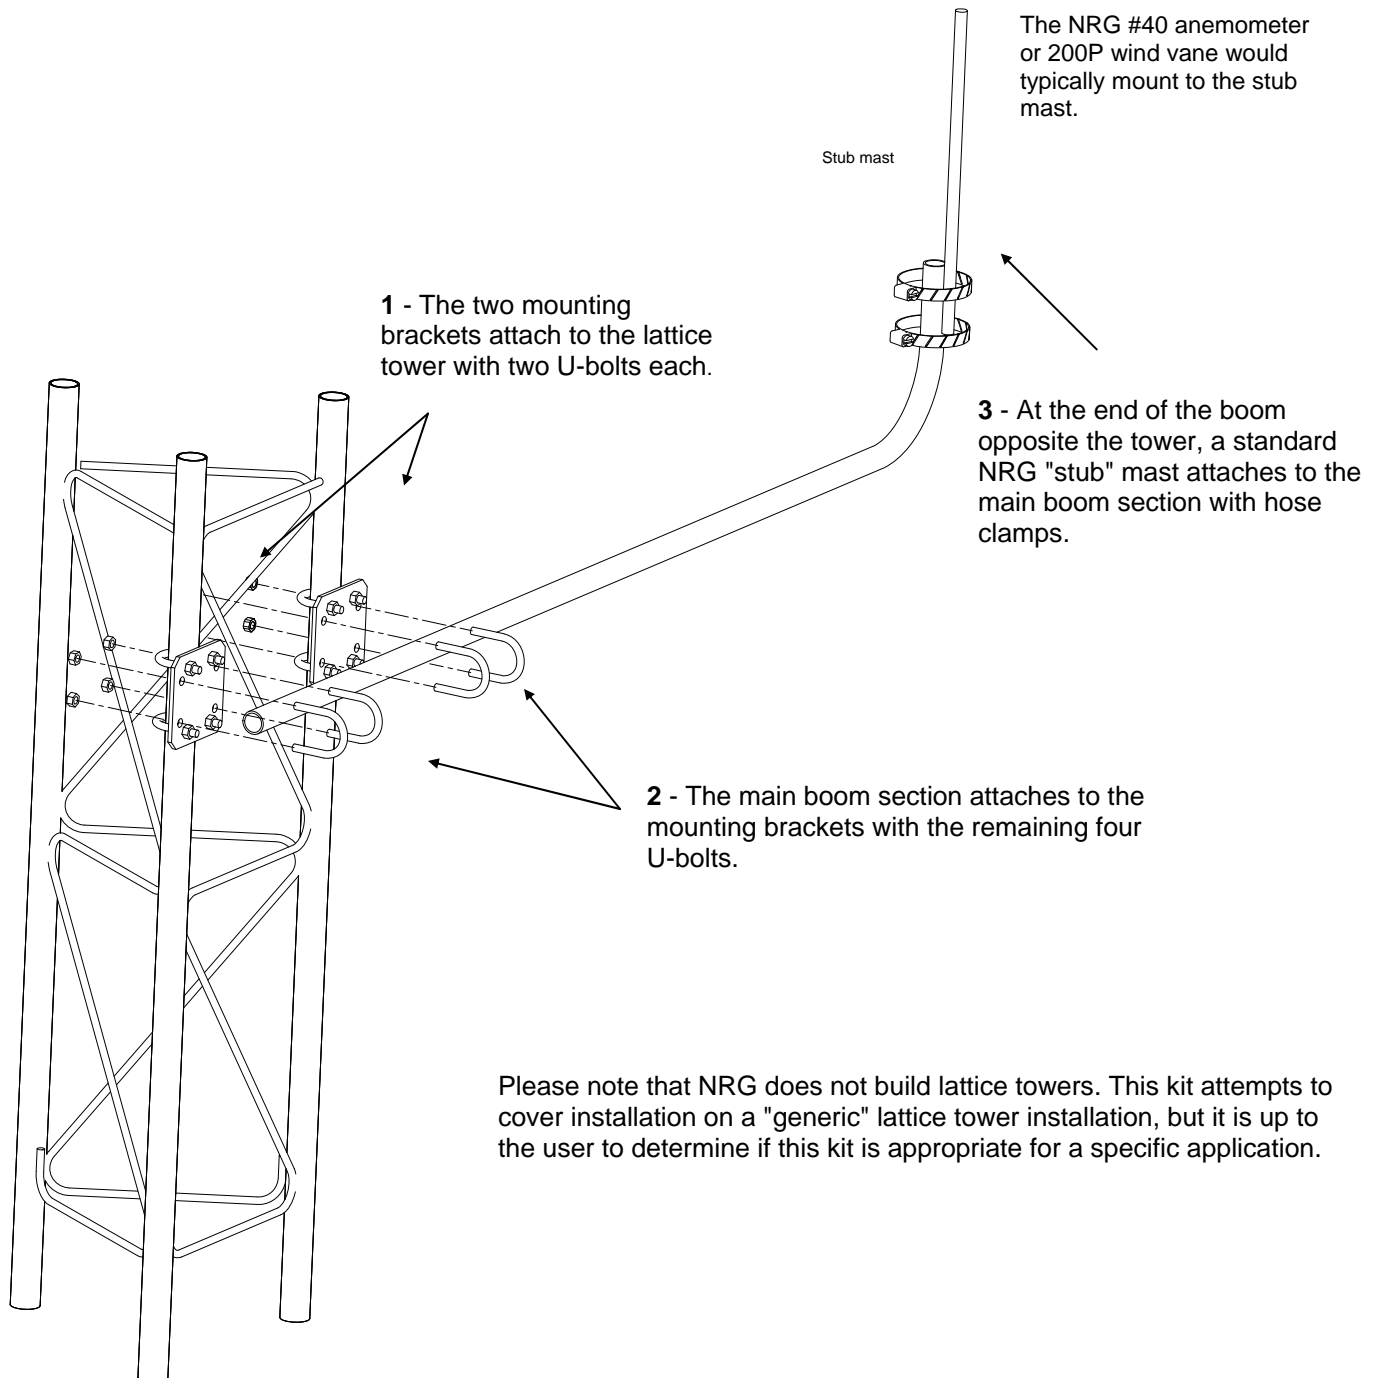

INSTRUCTIONS

Installation of Boom for Lattice Tower

Please note that NRG does not build lattice towers. This kit attempts to cover installation on a "generic" lattice tower installation, but it is up to the user to determine if this kit is appropriate for a specific application.

Global leader in wind measurement technology