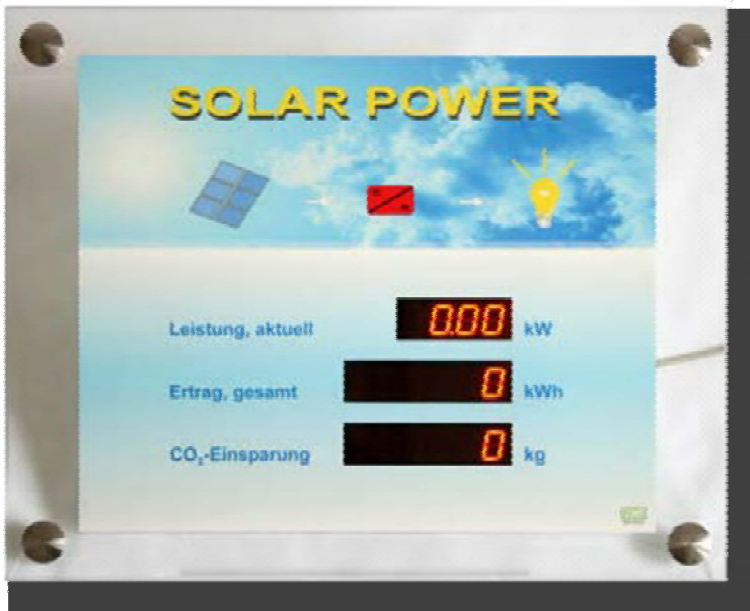

GA-310 Display

GA-310 Standardlayout „Himmel, PV-Symbole“ (L4)

**Display, frameless, for indoor use,
with 3 values (4/6/6 digits), free choice of units and text.**

- Height of digits:** 20mm, readable up to 8m
- Display technique:** LED, 1x4 and 2x6 digits. Hyper red, clear and high contrast build with 7 segments
- Front panel:** Security glass 5mm, frameless, measures (BxHxT): 500x400x40mm, easy wall fastening, stainless steel wall mount
- Housing:** rear side, hidden
- Power supply:** 7,5 VDC (power supply incl., power consumption only ca. 1,5 watts)
- Interface:** RS-232, RS-485 and impulse input. All integrated and configurable with push-button inside the unit