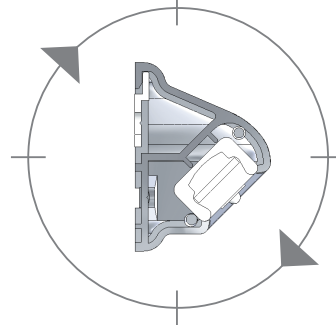

■ Astro (LL2)

- Light output equivalent to 10w halogen
- Long life super flux LEDs
- Waterproof to IP66
- Uses 5 times less power than a 10w halogen

Internal View

|| See technical specifications overleaf >>>

**ASTRO
(LL2)**

Labcraft have designed one of the most revolutionary awning lights to be launched this decade. By utilising 30 x high intensity super flux LEDs encapsulated in a weatherproof casing, the Astro will give you a brand new awning light solution which is both very bright and extremely energy efficient. At one metre the Astro will give you a light reading of 35 Lux, which is the equivalent to a 10w halogen bulb, but uses 5 times less power compared to a halogen of this wattage, so it can be left on for much longer without draining the battery. The Astro is also around twice the width of a standard awning light thereby increasing the spread of light along the side of the caravan offering greater external illumination.

Also available in white.

SPECIFICATION

ALL DIMENSIONS HAVE A TOLERANCE OF +/- 1mm

**ASTRO
(LL2)**

		LL2
Model No		LL2
Supply Voltage	Vdc	12
Voltage Range	Vdc	10 to 16
Average Current	A	0.18
LUX @ 1 Metre	LUX	35
Tube/Bulb/LEDs	W	2.2W
Weight	Kg	0.14
Temp. Range	°C	-30 to +40