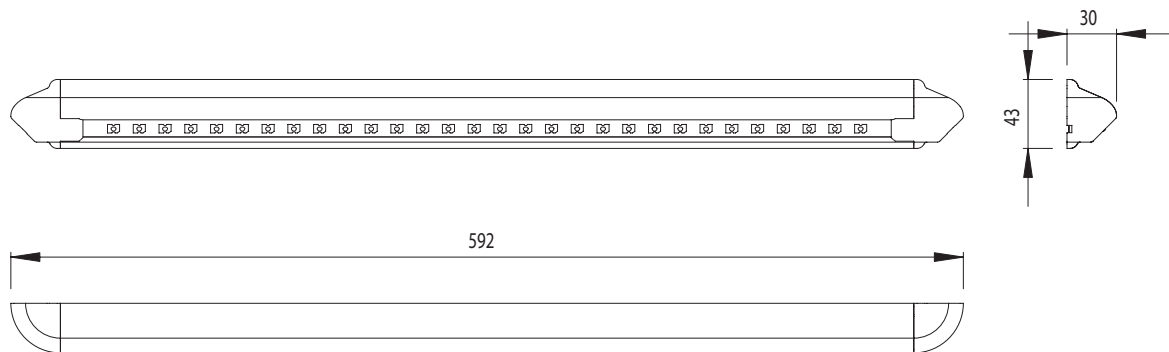

■ Astro (LL2)

- Light output equivalent to 10w halogen
- Long life super flux LEDs
- Waterproof to IP66
- Uses 5 times less power than a 10w halogen

Internal View

|| See technical specifications overleaf >>>

**ASTRO
(LL2)**

Labcraft have designed one of the most revolutionary awning lights to be launched this decade. By utilising 30 x high intensity super flux LEDs encapsulated in a weatherproof casing, the Astro will give you a brand new awning light solution which is both very bright and extremely energy efficient. At one metre the Astro will give you a light reading of 35 Lux, which is the equivalent to a 10w halogen bulb, but uses 5 times less power compared to a halogen of this wattage, so it can be left on for much longer without draining the battery. The Astro is also around twice the width of a standard awning light thereby increasing the spread of light along the side of the caravan offering greater external illumination.

Also available in white.

SPECIFICATION

ALL DIMENSIONS HAVE A TOLERANCE OF +/- 1mm

**ASTRO
(LL2)**

		LL2
Model No		LL2
Supply Voltage	Vdc	12
Voltage Range	Vdc	10 to 16
Average Current	A	0.18
LUX @ 1 Metre	LUX	35
Tube/Bulb/LEDs	W	2.2W
Weight	Kg	0.14
Temp. Range	°C	-30 to +40