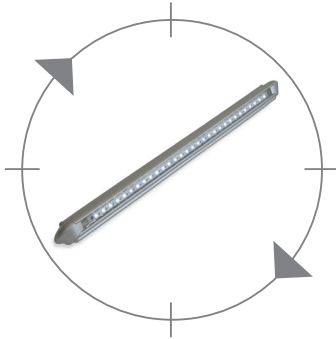

■ Astro (LL2)

- Light output equivalent to 10w halogen
- Long life super flux LEDs
- Waterproof to IP66
- Uses 5 times less power than a 10w halogen

Internal View

|| See technical specifications overleaf >>>

**ASTRO
(LL2)**

Labcraft have designed one of the most revolutionary awning lights to be launched this decade. By utilising 30 x high intensity super flux LEDs encapsulated in a weatherproof casing, the Astro will give you a brand new awning light solution which is both very bright and extremely energy efficient. At one metre the Astro will give you a light reading of 35 Lux, which is the equivalent to a 10w halogen bulb, but uses 5 times less power compared to a halogen of this wattage, so it can be left on for much longer without draining the battery. The Astro is also around twice the width of a standard awning light thereby increasing the spread of light along the side of the caravan offering greater external illumination.

Also available in white.

SPECIFICATION

ALL DIMENSIONS HAVE A TOLERANCE OF +/- 1mm

**ASTRO
(LL2)**

		LL2
Model No		LL2
Supply Voltage	Vdc	12
Voltage Range	Vdc	10 to 16
Average Current	A	0.18
LUX @ 1 Metre	LUX	35
Tube/Bulb/LEDs	W	2.2W
Weight	Kg	0.14
Temp. Range	°C	-30 to +40